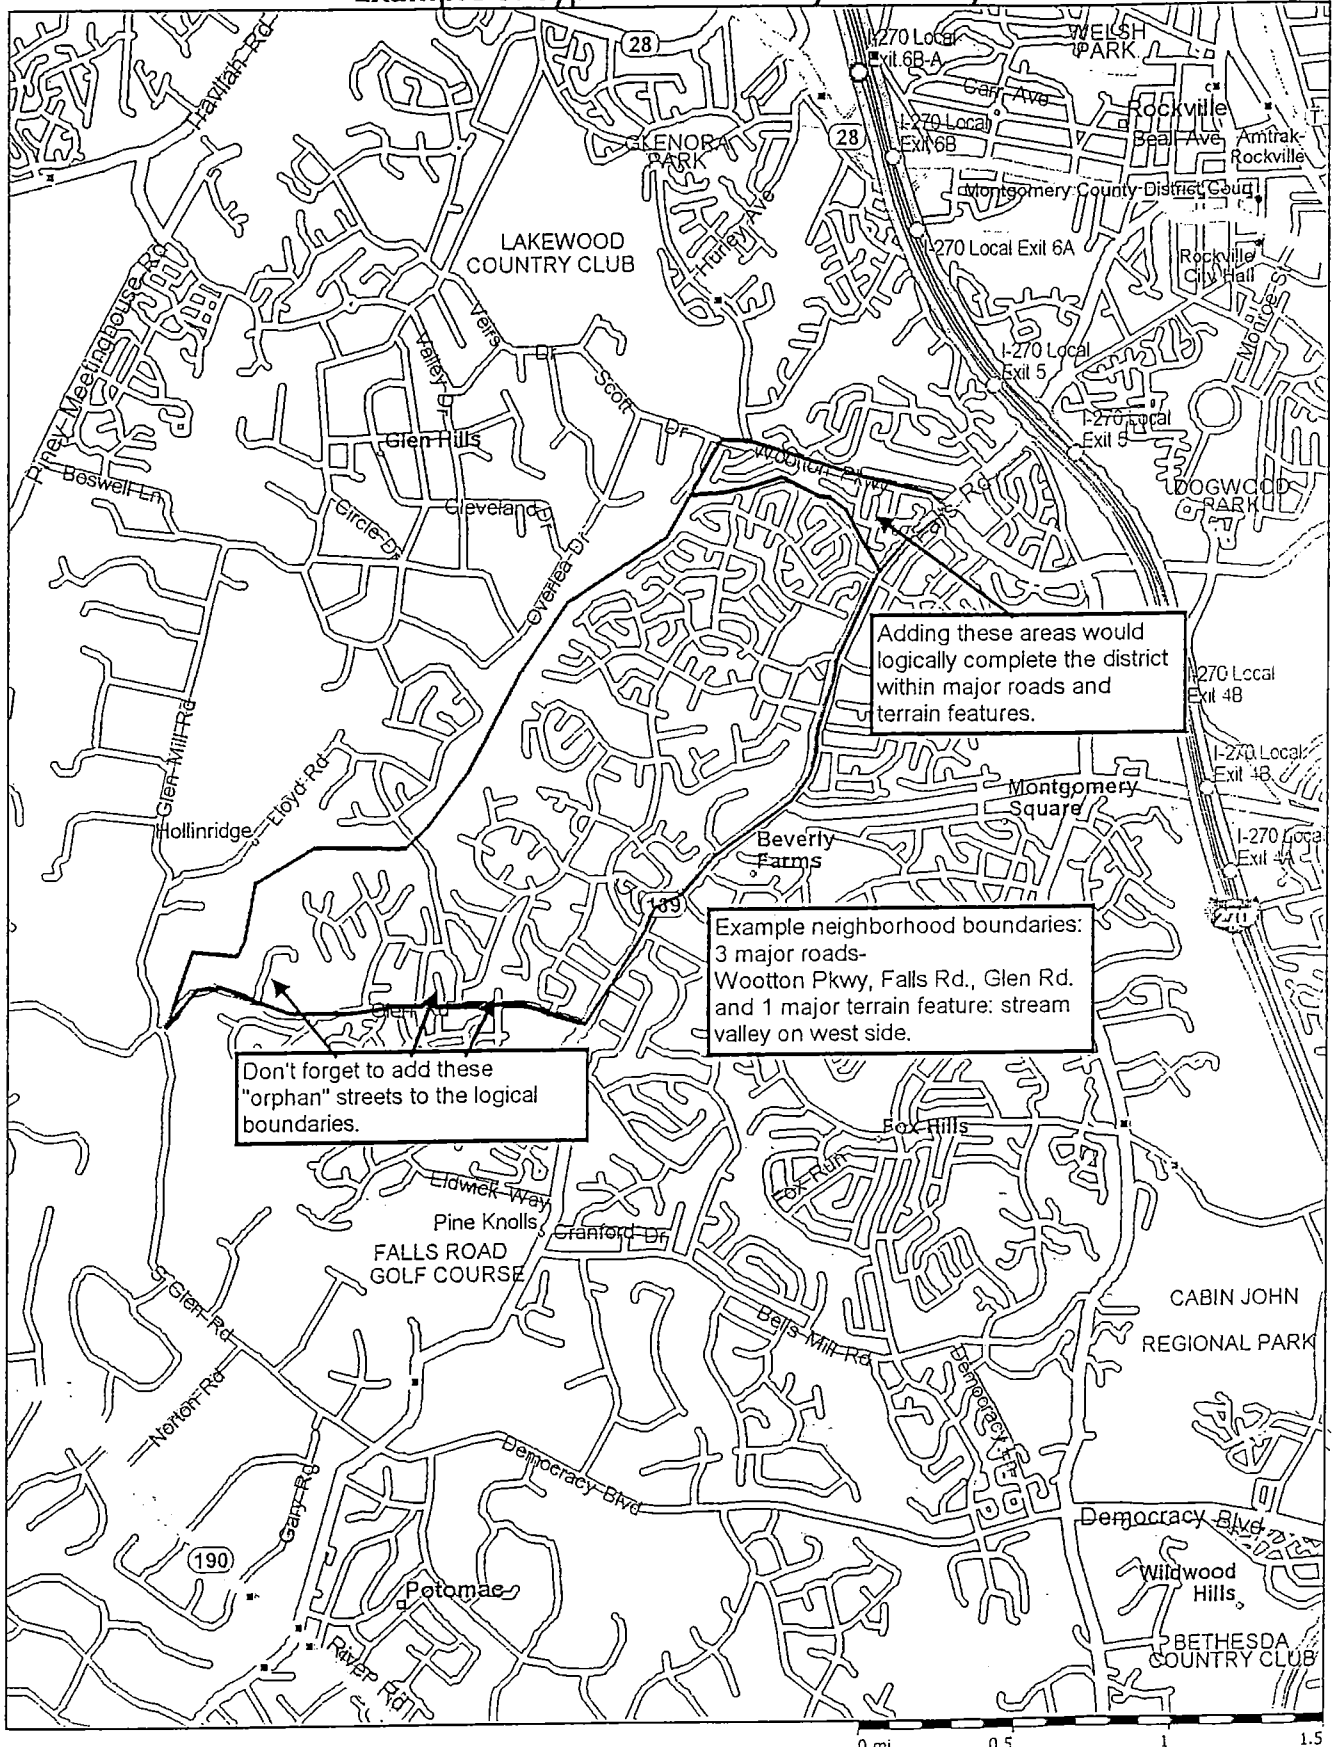

Example of Typical Community Boundary

Adding these areas would logically complete the district within major roads and terrain features.

Example neighborhood boundaries:
3 major roads-
Wootton Pkwy, Falls Rd., Glen Rd.
and 1 major terrain feature: stream
valley on west side.

Don't forget to add these
"orphan" streets to the logical
boundaries.