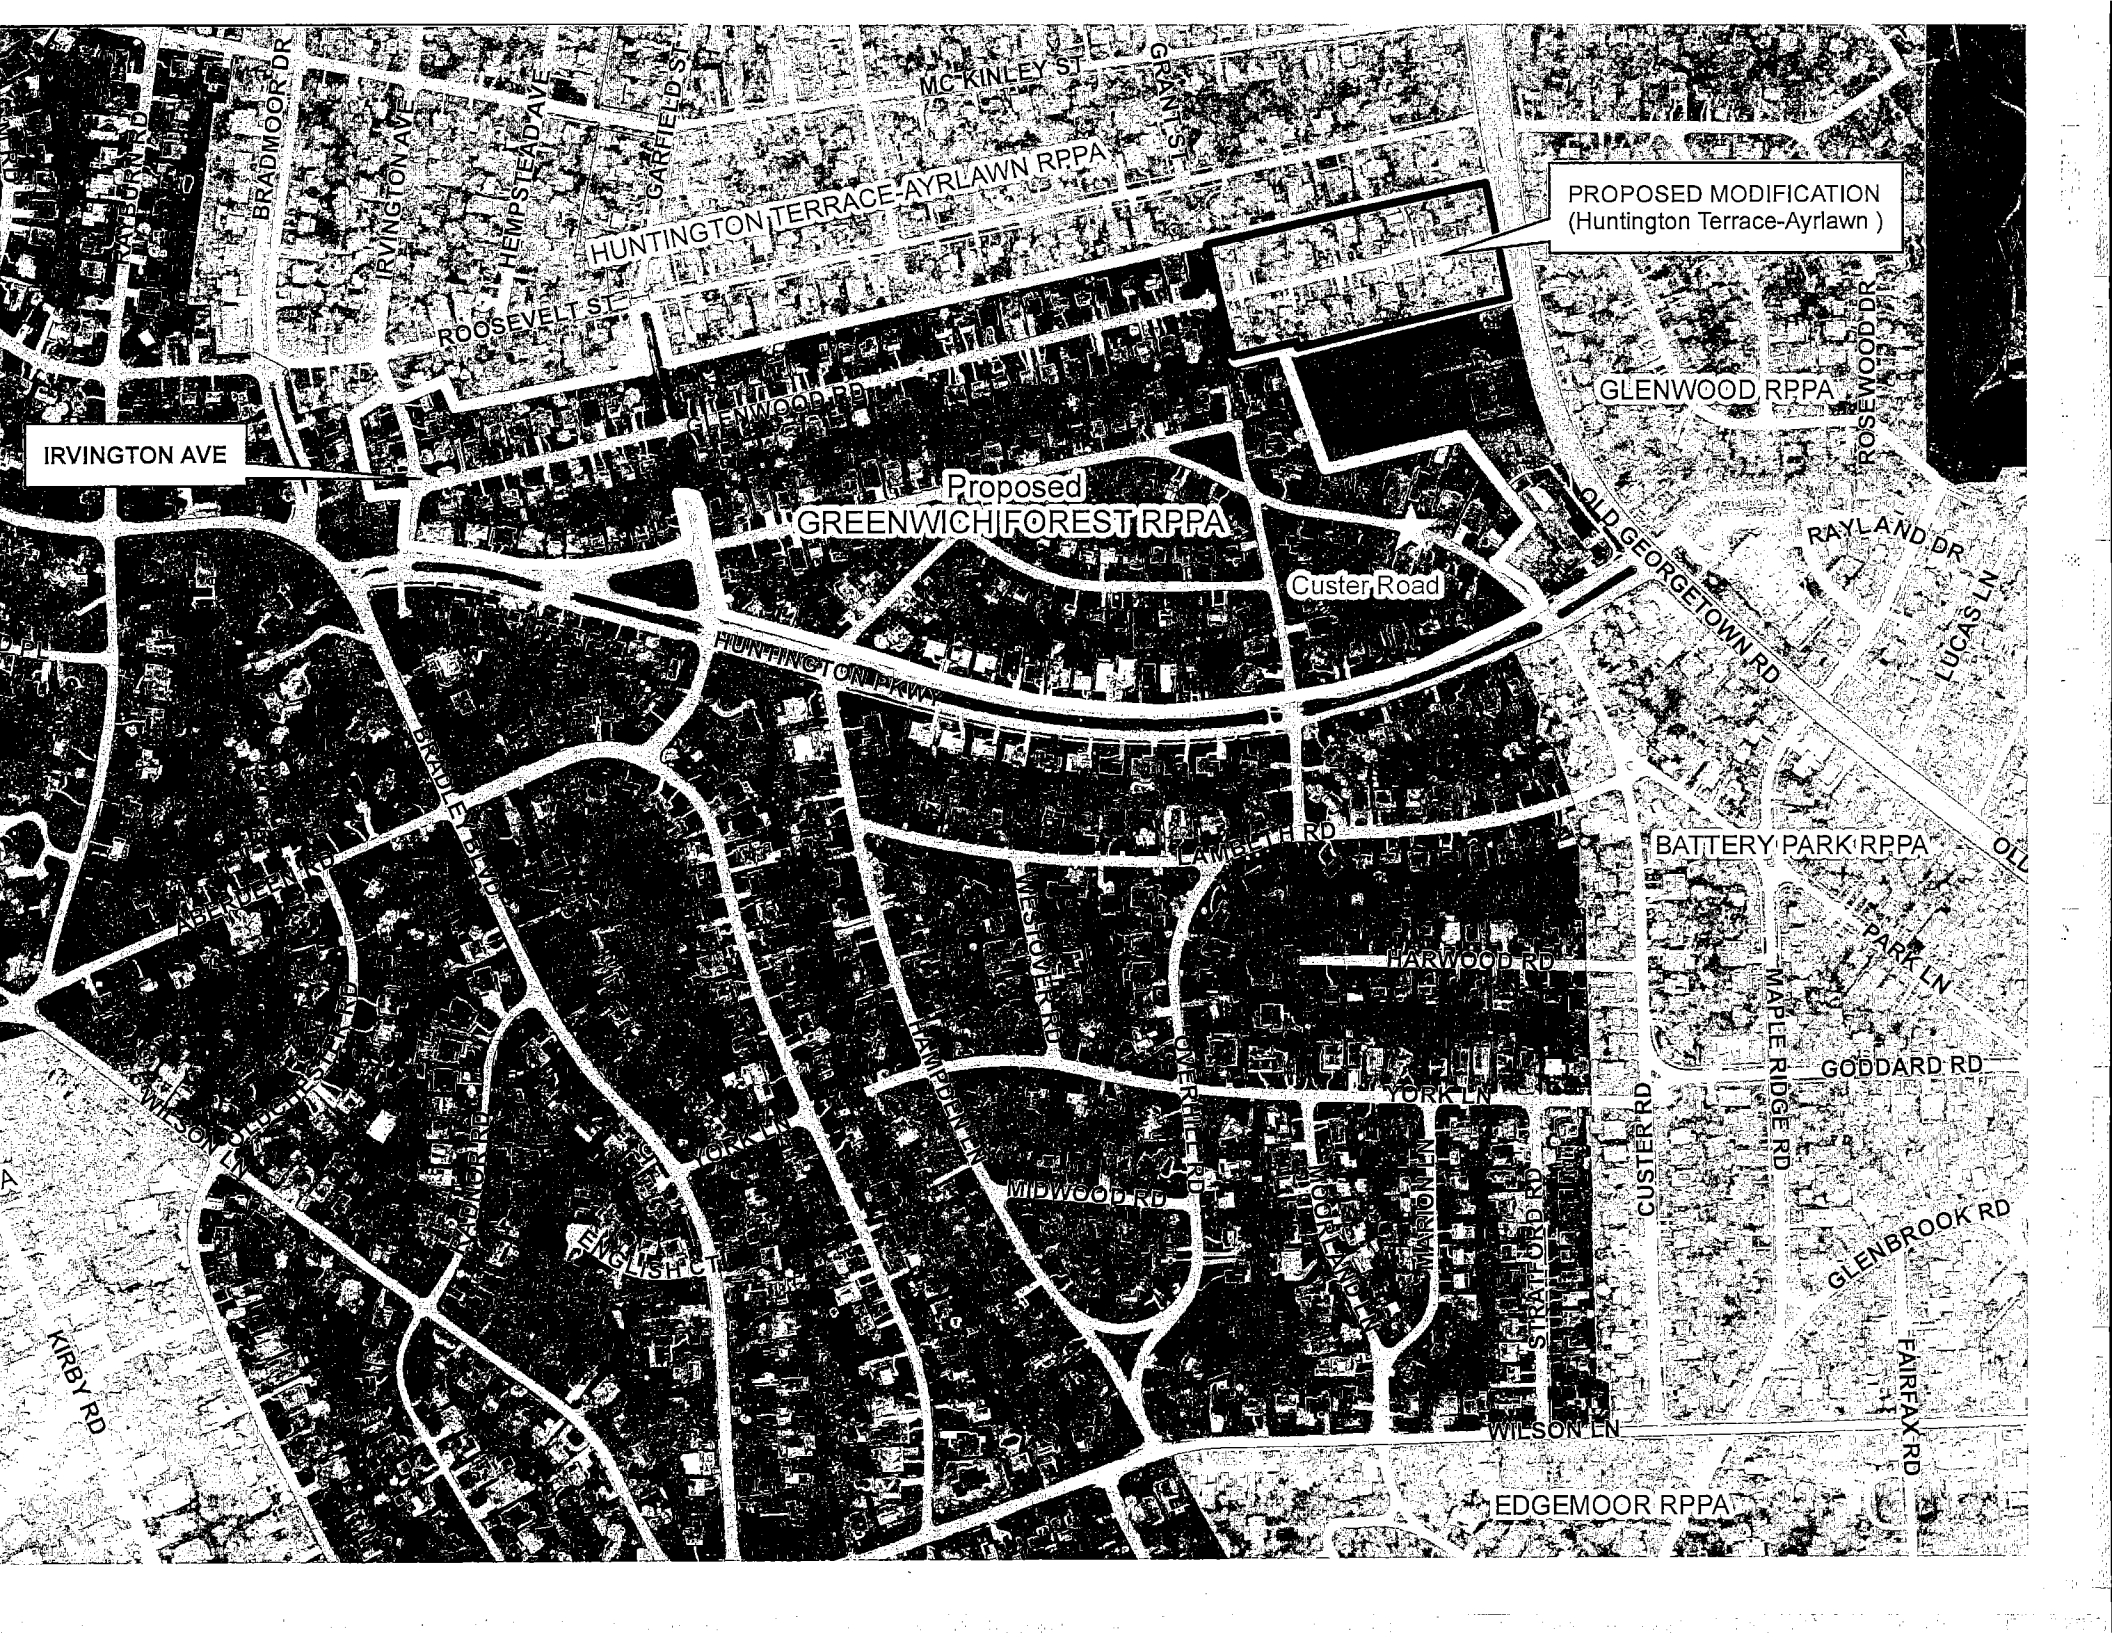

IRVINGTON AVE

HUNTINGTON TERRACE-AYRLAWN RPPA

PROPOSED MODIFICATION
(Huntington Terrace-Ayrlawn)

GLENWOOD RPPA

Proposed
GREENWICH FOREST RPPA

Custer Road

BATTERY PARK RPPA

EDGE MOOR RPPA

BRADMOOR DR
IRVINGTON AVE
HEMPSTEAD AVE
GARFIELD ST
MCKINLEY ST
ROOSEVELT SE
GLENWOOD RD
HUNTINGTON PKWAY
LAMBETH RD
HARWOOD RD
YORK LN
MIDWOOD RD
WILSON LN
EDGEMOOR RD
KIRBY RD
WILSON LN
GODDARD RD
GLENBROOK RD
FAIRFAX RD
CUSTER RD
MAPLE RIDGE RD
MAY PARK LN
RAYLAND DR
LUCAS LN
ROSEWOOD DR
OLD GEORGETOWN RD