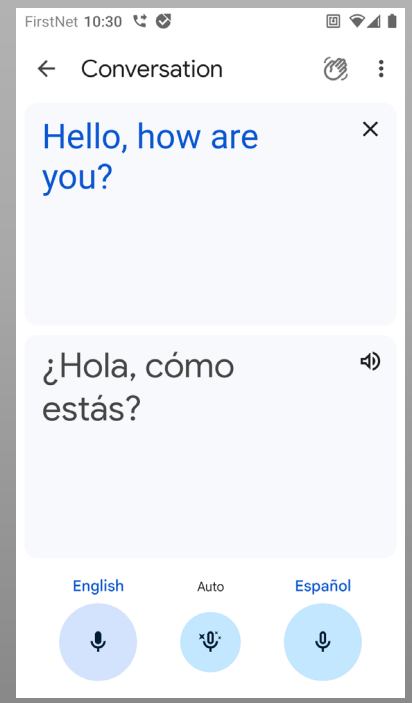

EMIHS 5-minute Lineup Drill

Breaking Barriers: The Power of the Translation App

TRY ME

**Enter Text
for Translation**

**Launch
The App**

**Press "Conversation"
and use voice input**

Note: The SONIM phone's translation app supports bidirectional translation, enabling you to switch between English and Spanish translations seamlessly.