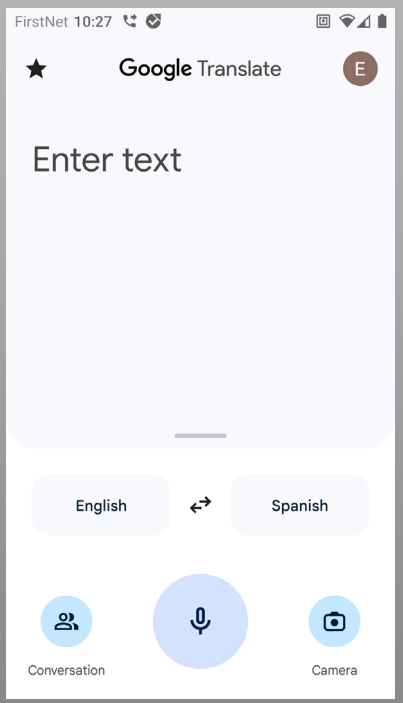

EMIHS 5-minute Lineup Drill

Breaking Barriers: The Power of the Translation App

TRY ME

**Enter Text
for Translation**

**Launch
The App**

**Press "Conversation"
and use voice input**

Note: The SONIM phone's translation app supports bidirectional translation, enabling you to switch between English and Spanish translations seamlessly.