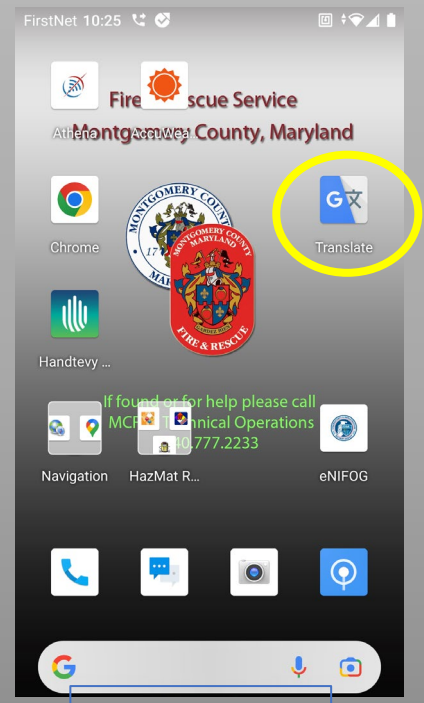

EMIHS 5-minute Lineup Drill

Breaking Barriers: The Power of the Translation App

TRY ME

**Enter Text
for Translation**

**Launch
The App**

**Press "Conversation"
and use voice input**

Note: The SONIM phone's translation app supports bidirectional translation, enabling you to switch between English and Spanish translations seamlessly.