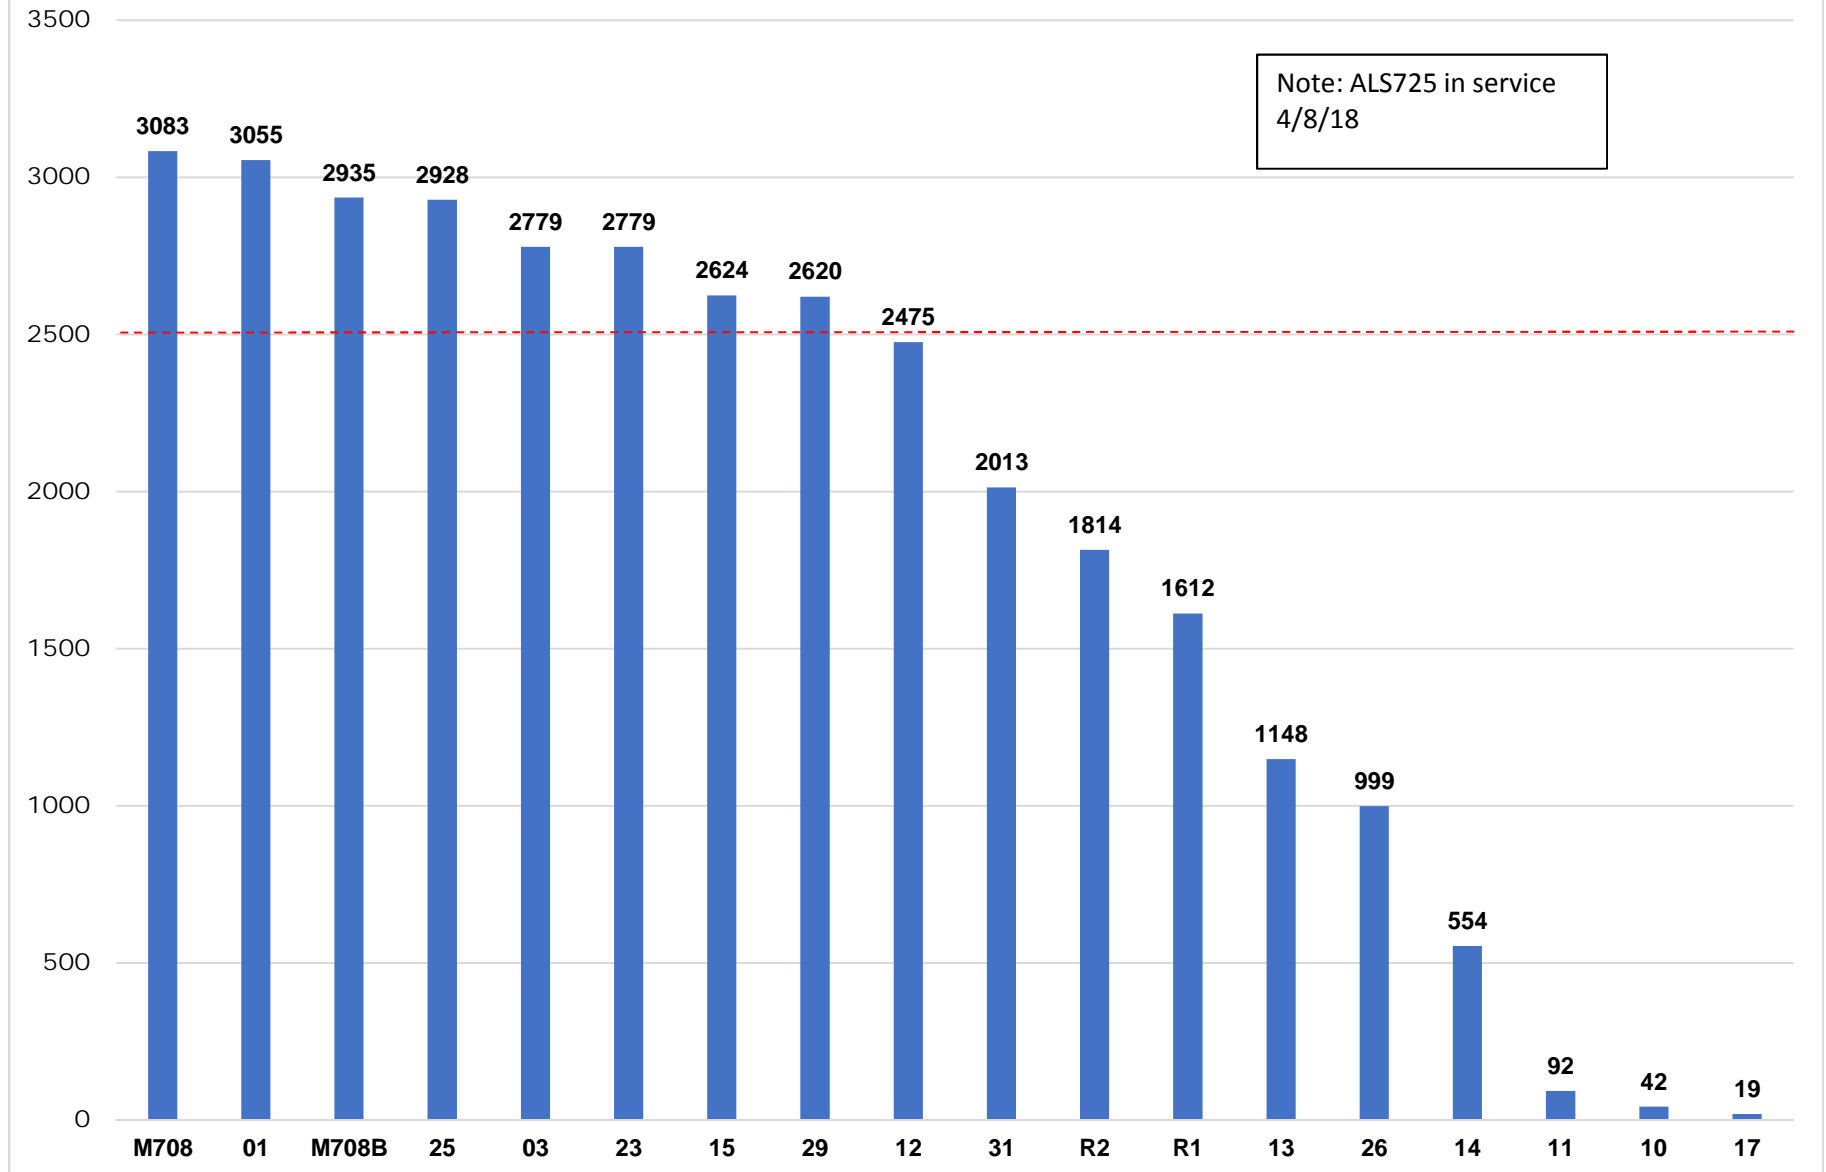

CY2018 Engine Responses (Includes all engine types: Rescue, Paramedic, Brush Engine, etc)

Note: E702 & E720 added ALS 4/8/18

CY2018 Rescue Squad Responses

CY2018 Tanker Responses

CY2018 Medic Unit Responses (Includes all ALS transport unit and Paramedic Chase Car responses)