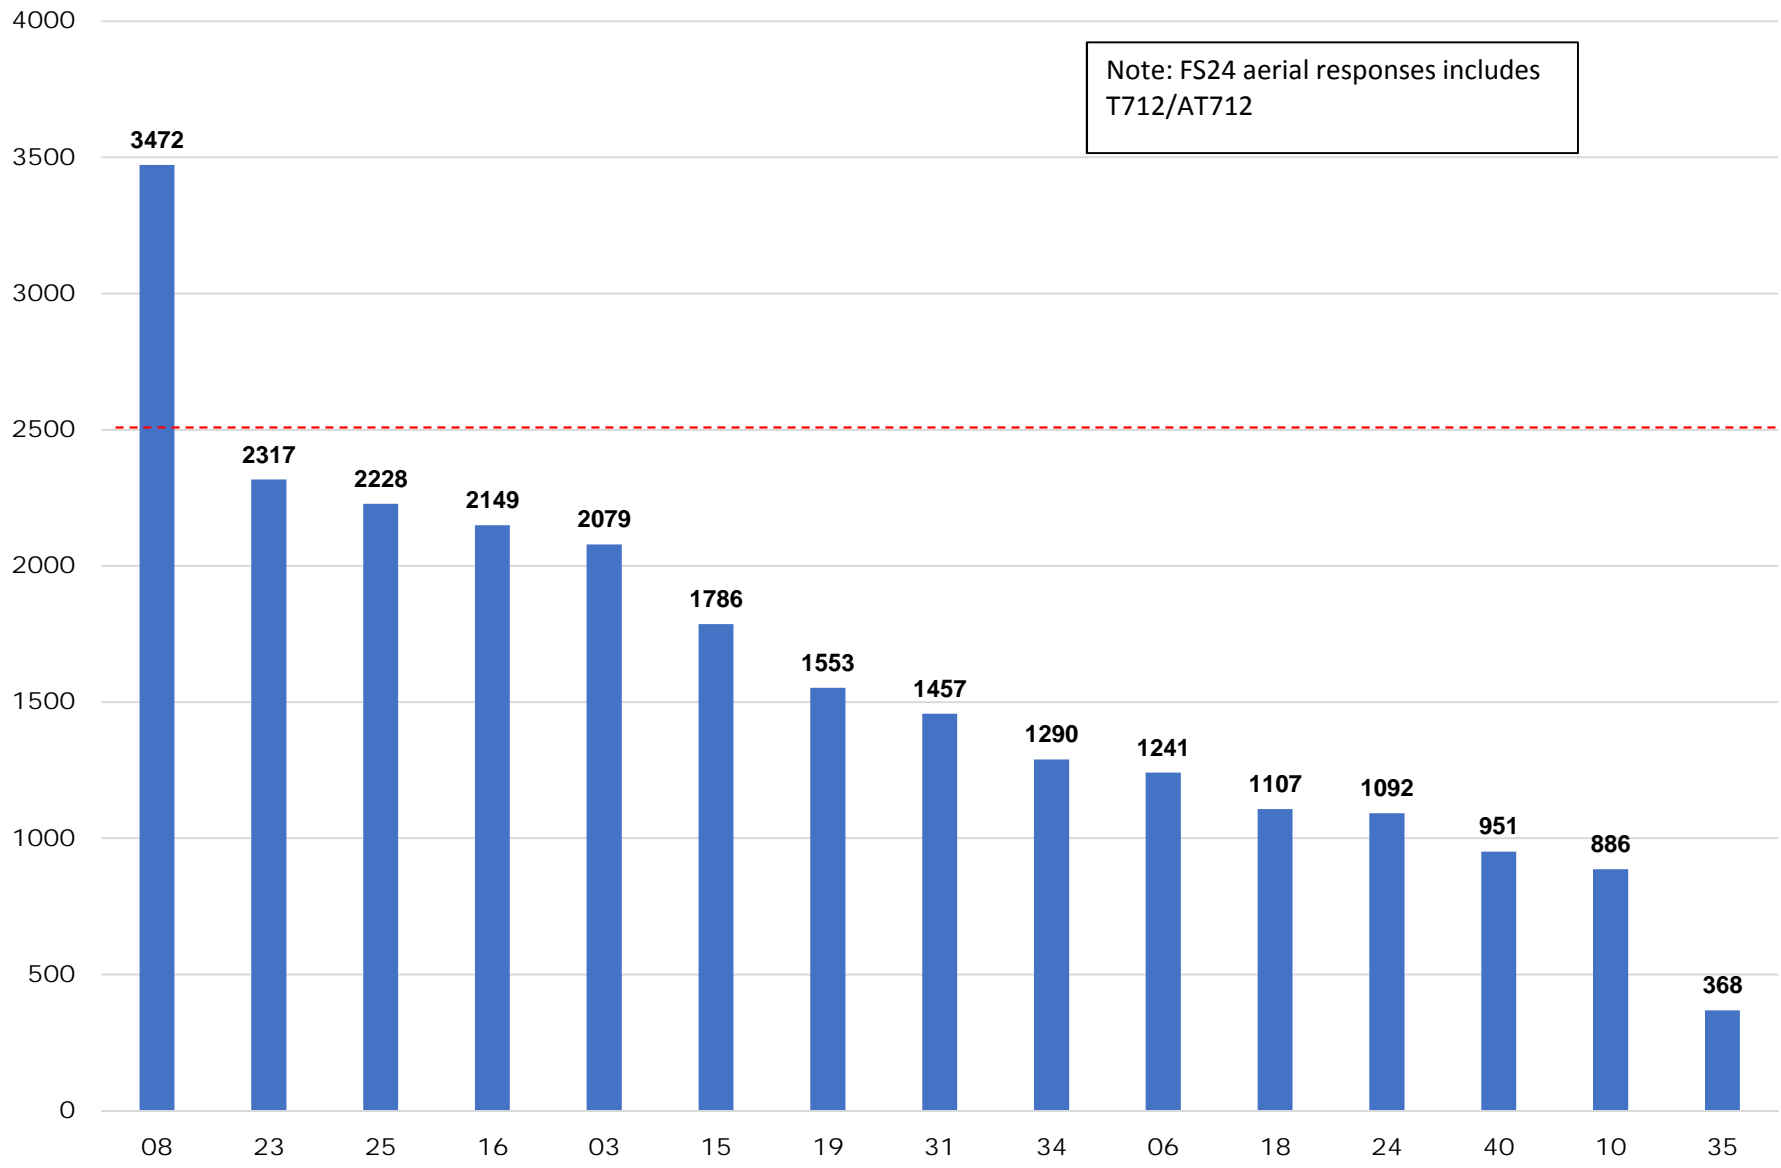

CY2018 Ambulance Responses (Includes all BLS transport unit responses)

Note: A725B in service 4/8/18

CY2018 Aerial Responses

(Includes all aerial types: Truck, Tower, Paramedic Truck, etc)

Note: FS24 aerial responses includes T712/AT712