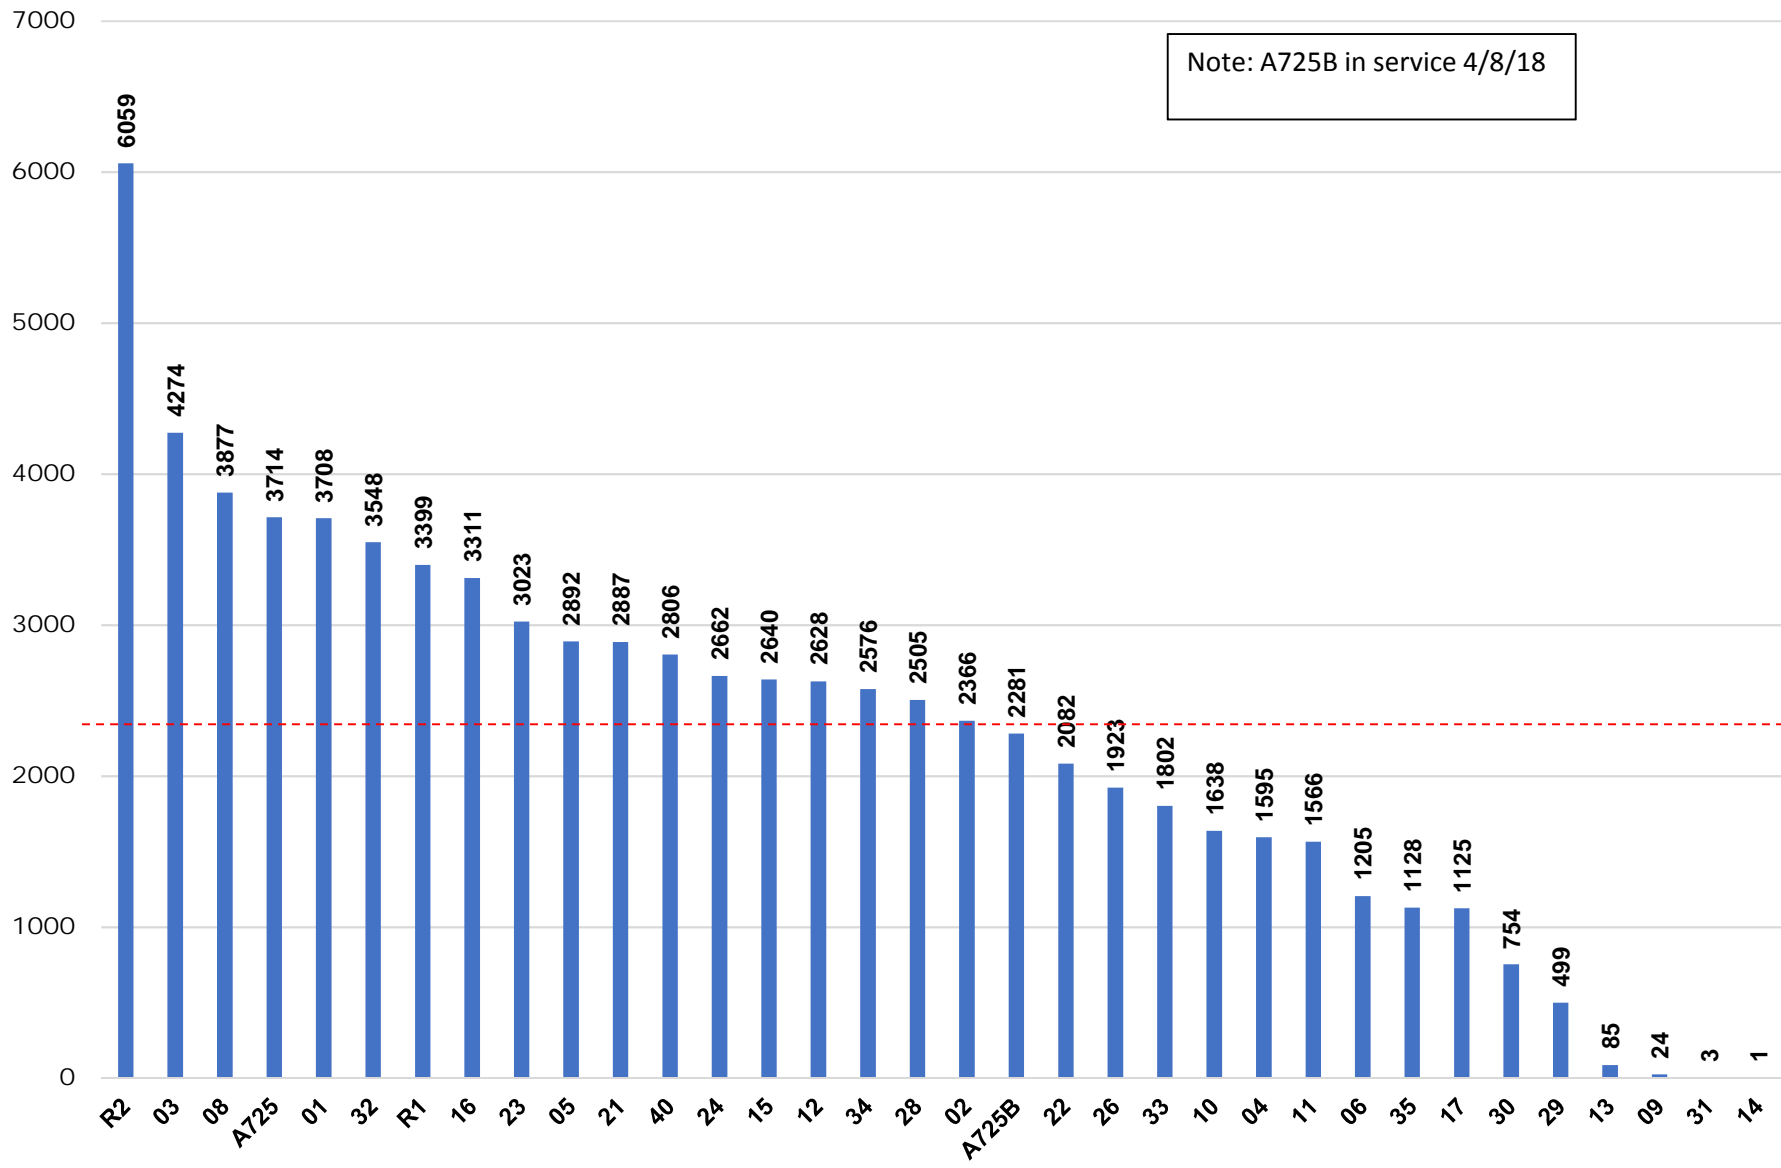

CY2018 Ambulance Responses (Includes all BLS transport unit responses)

Note: A725B in service 4/8/18

CY2018 Aerial Responses

(Includes all aerial types: Truck, Tower, Paramedic Truck, etc)

Note: FS24 aerial responses includes T712/AT712