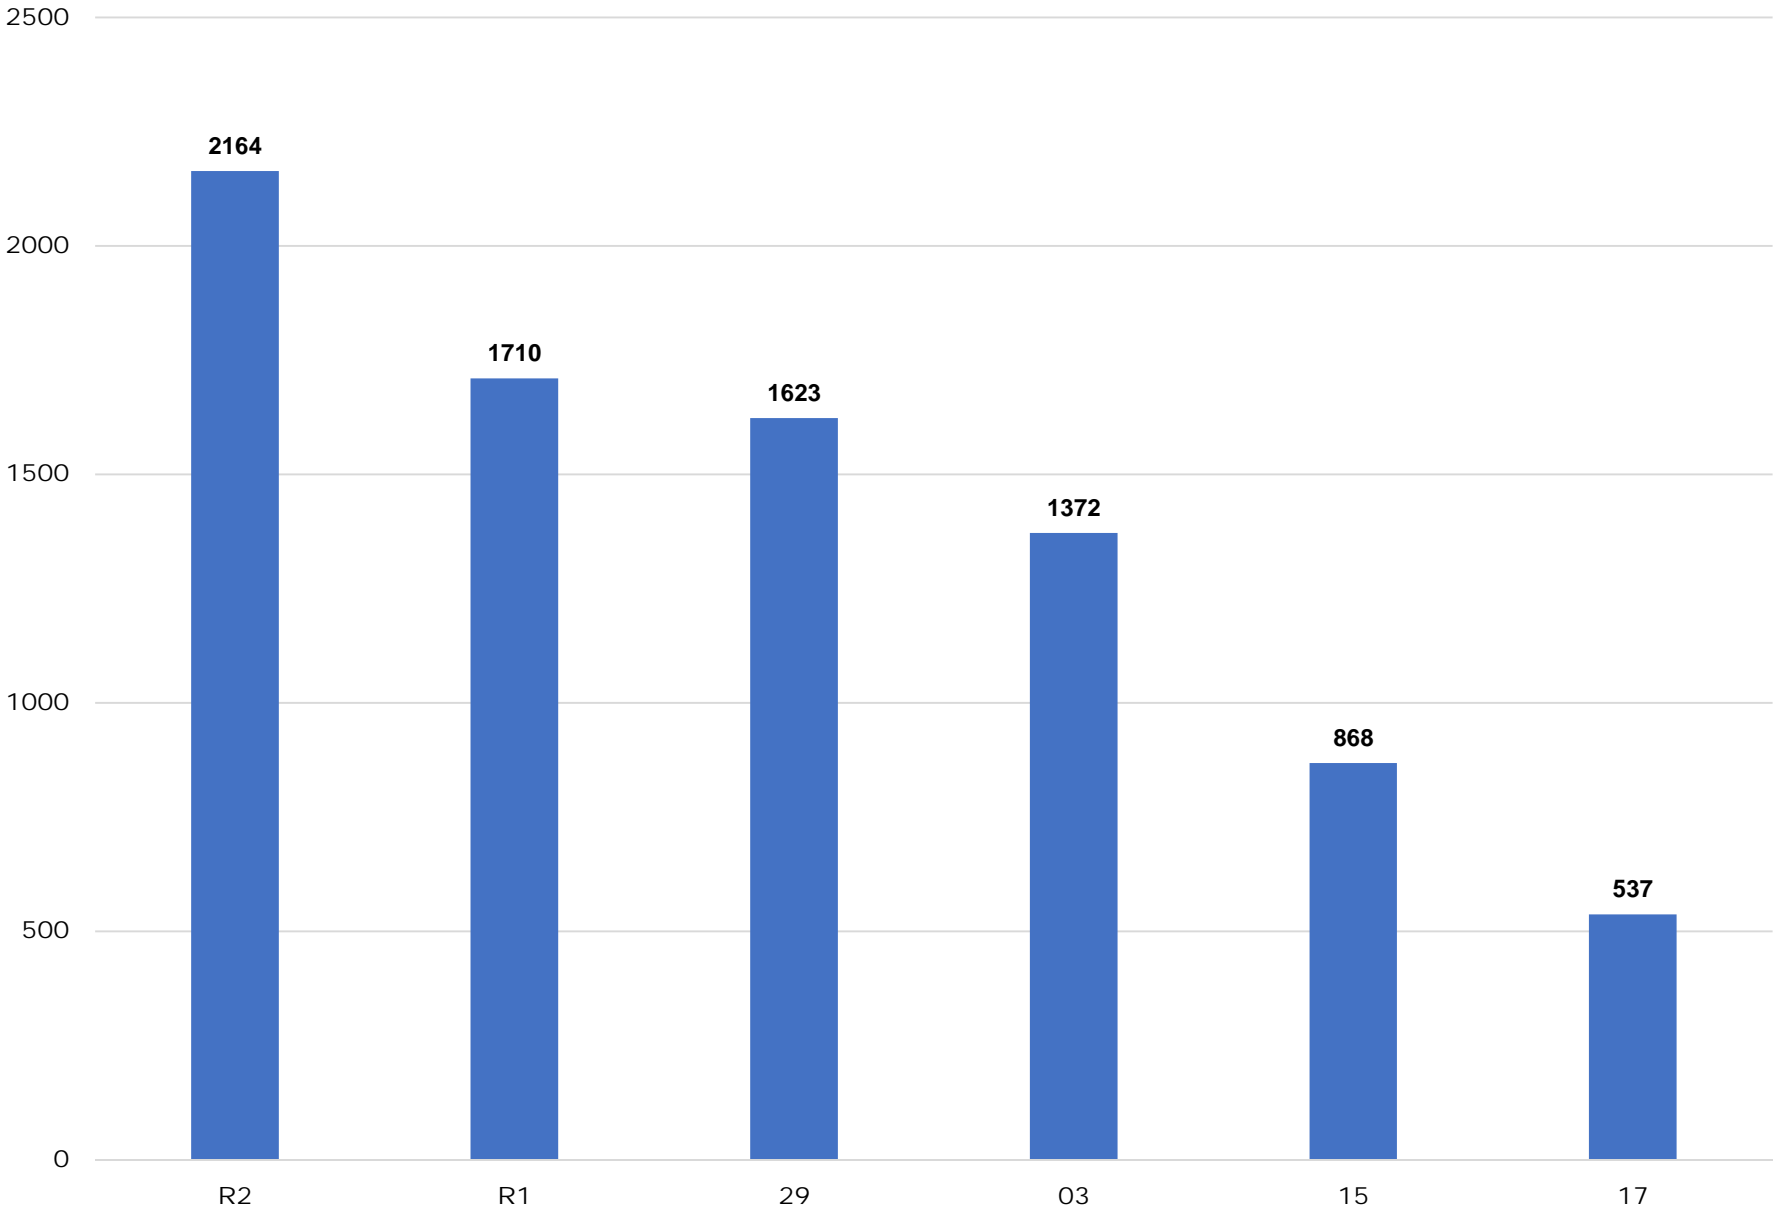

CY2018 Rescue Squad Responses