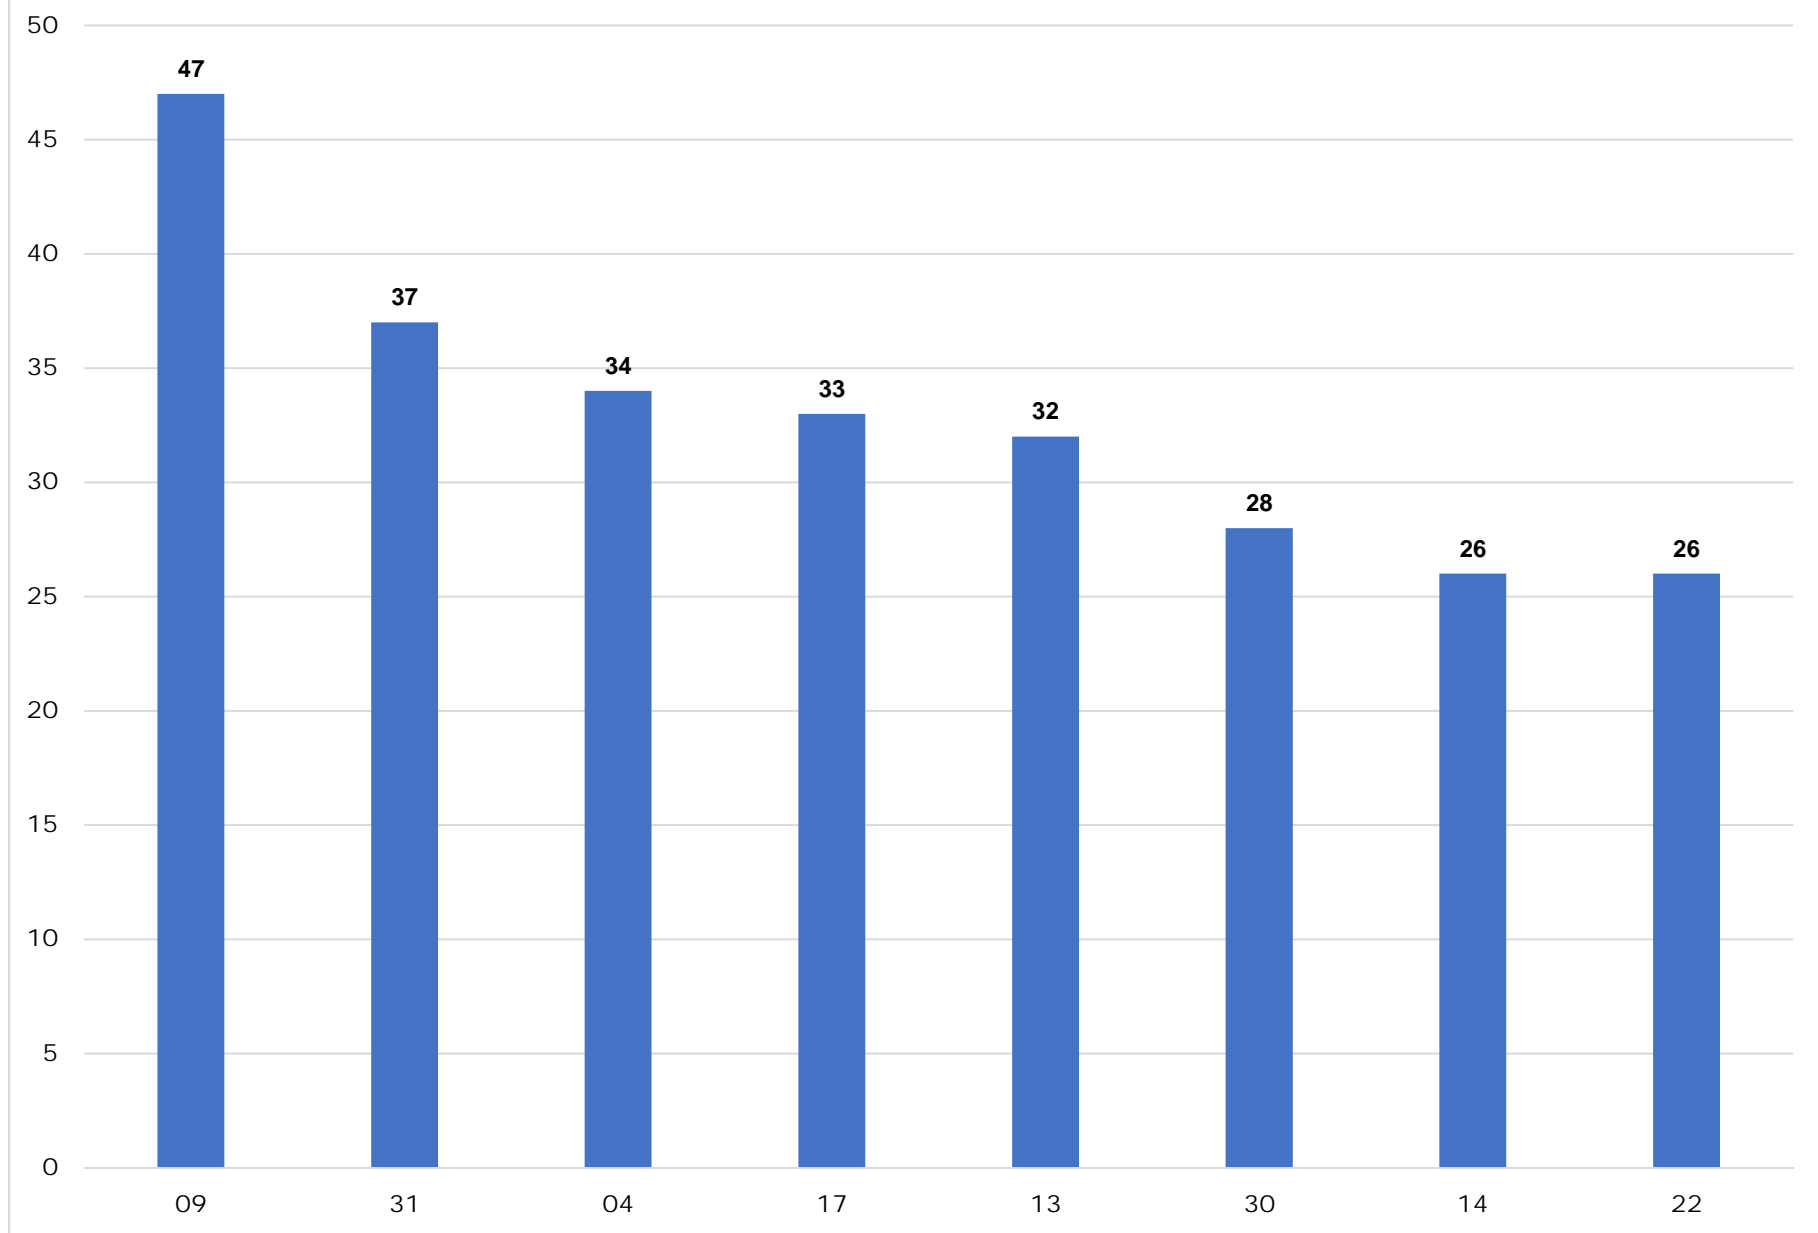

CY2018 Engine Responses (Includes all engine types: Rescue, Paramedic, Brush Engine, etc)

Note: E702 & E720 added ALS 4/8/18

CY2018 Rescue Squad Responses

CY2018 Tanker Responses

CY2018 Medic Unit Responses (Includes all ALS transport unit and Paramedic Chase Car responses)