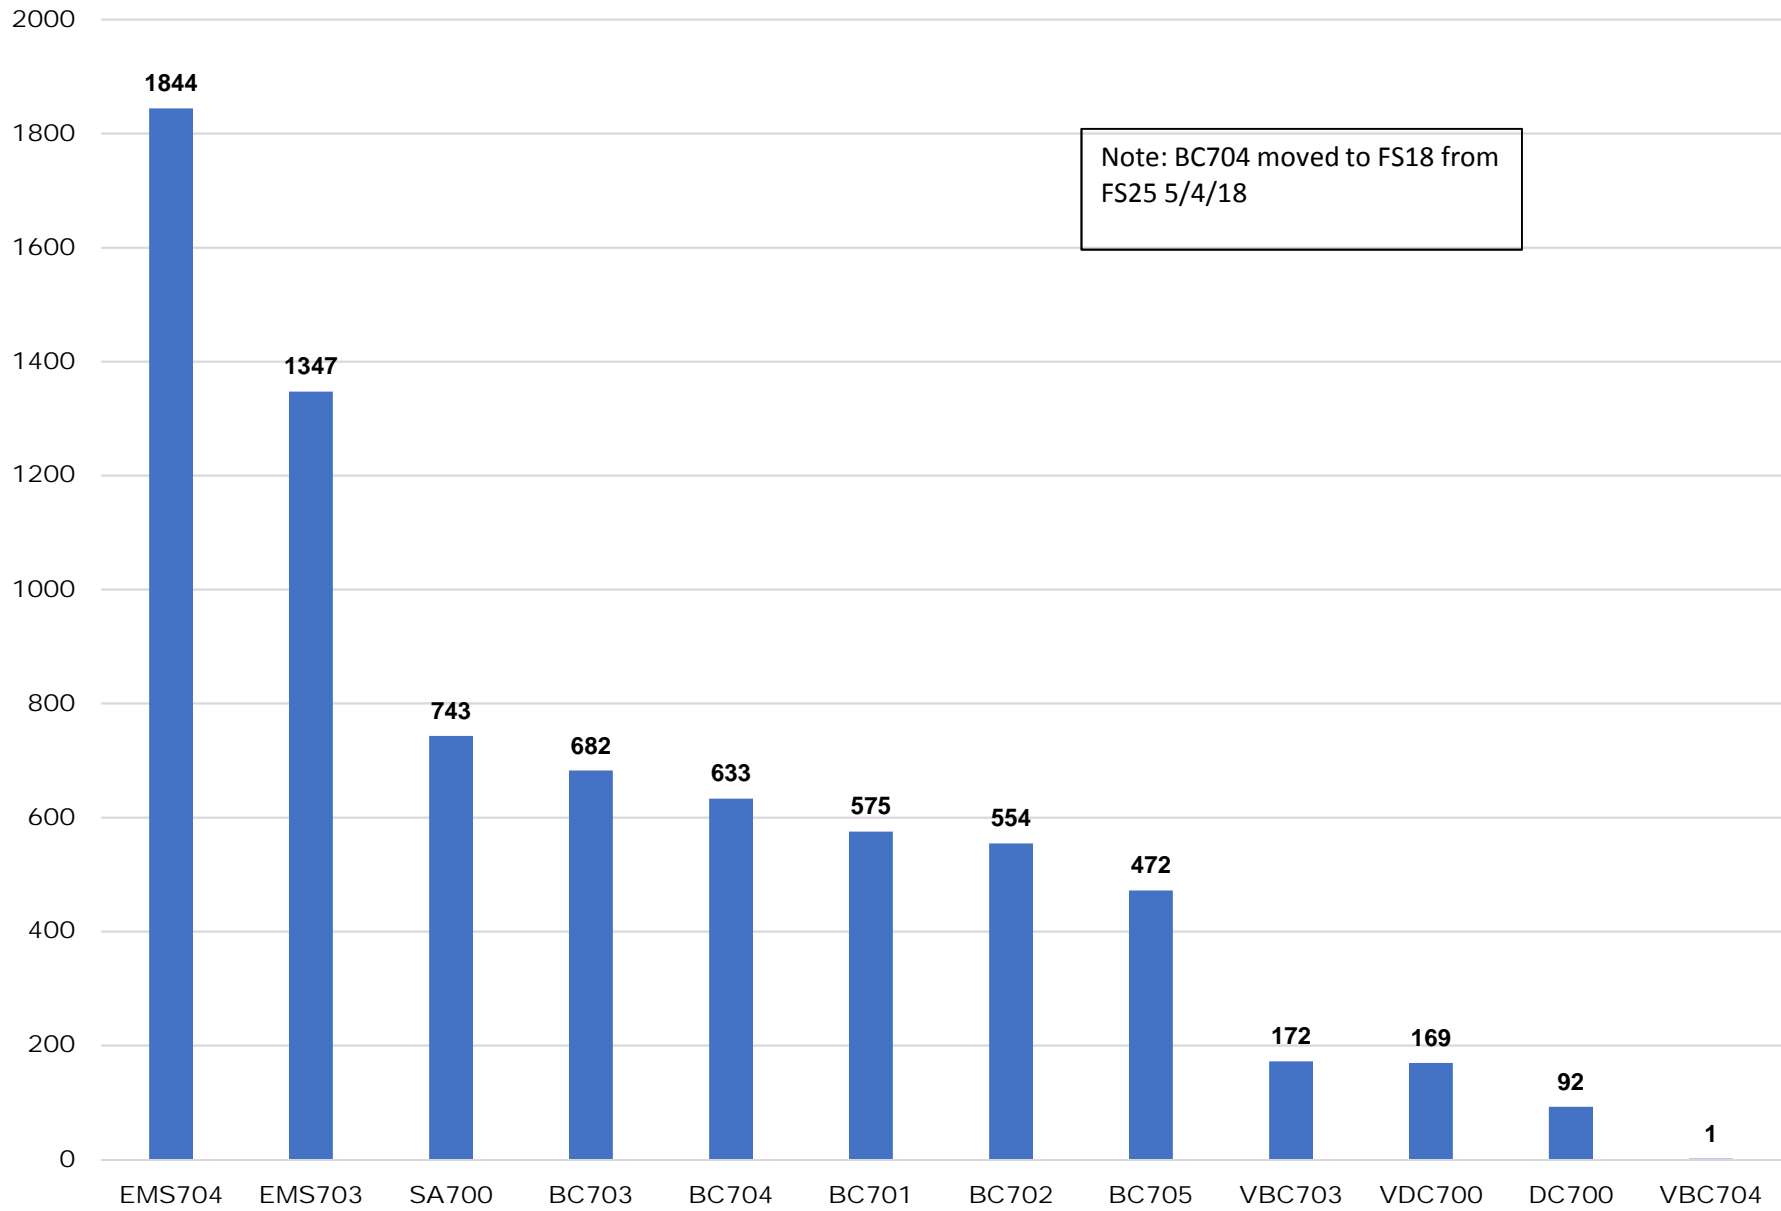

CY2018 Command Staff Responses