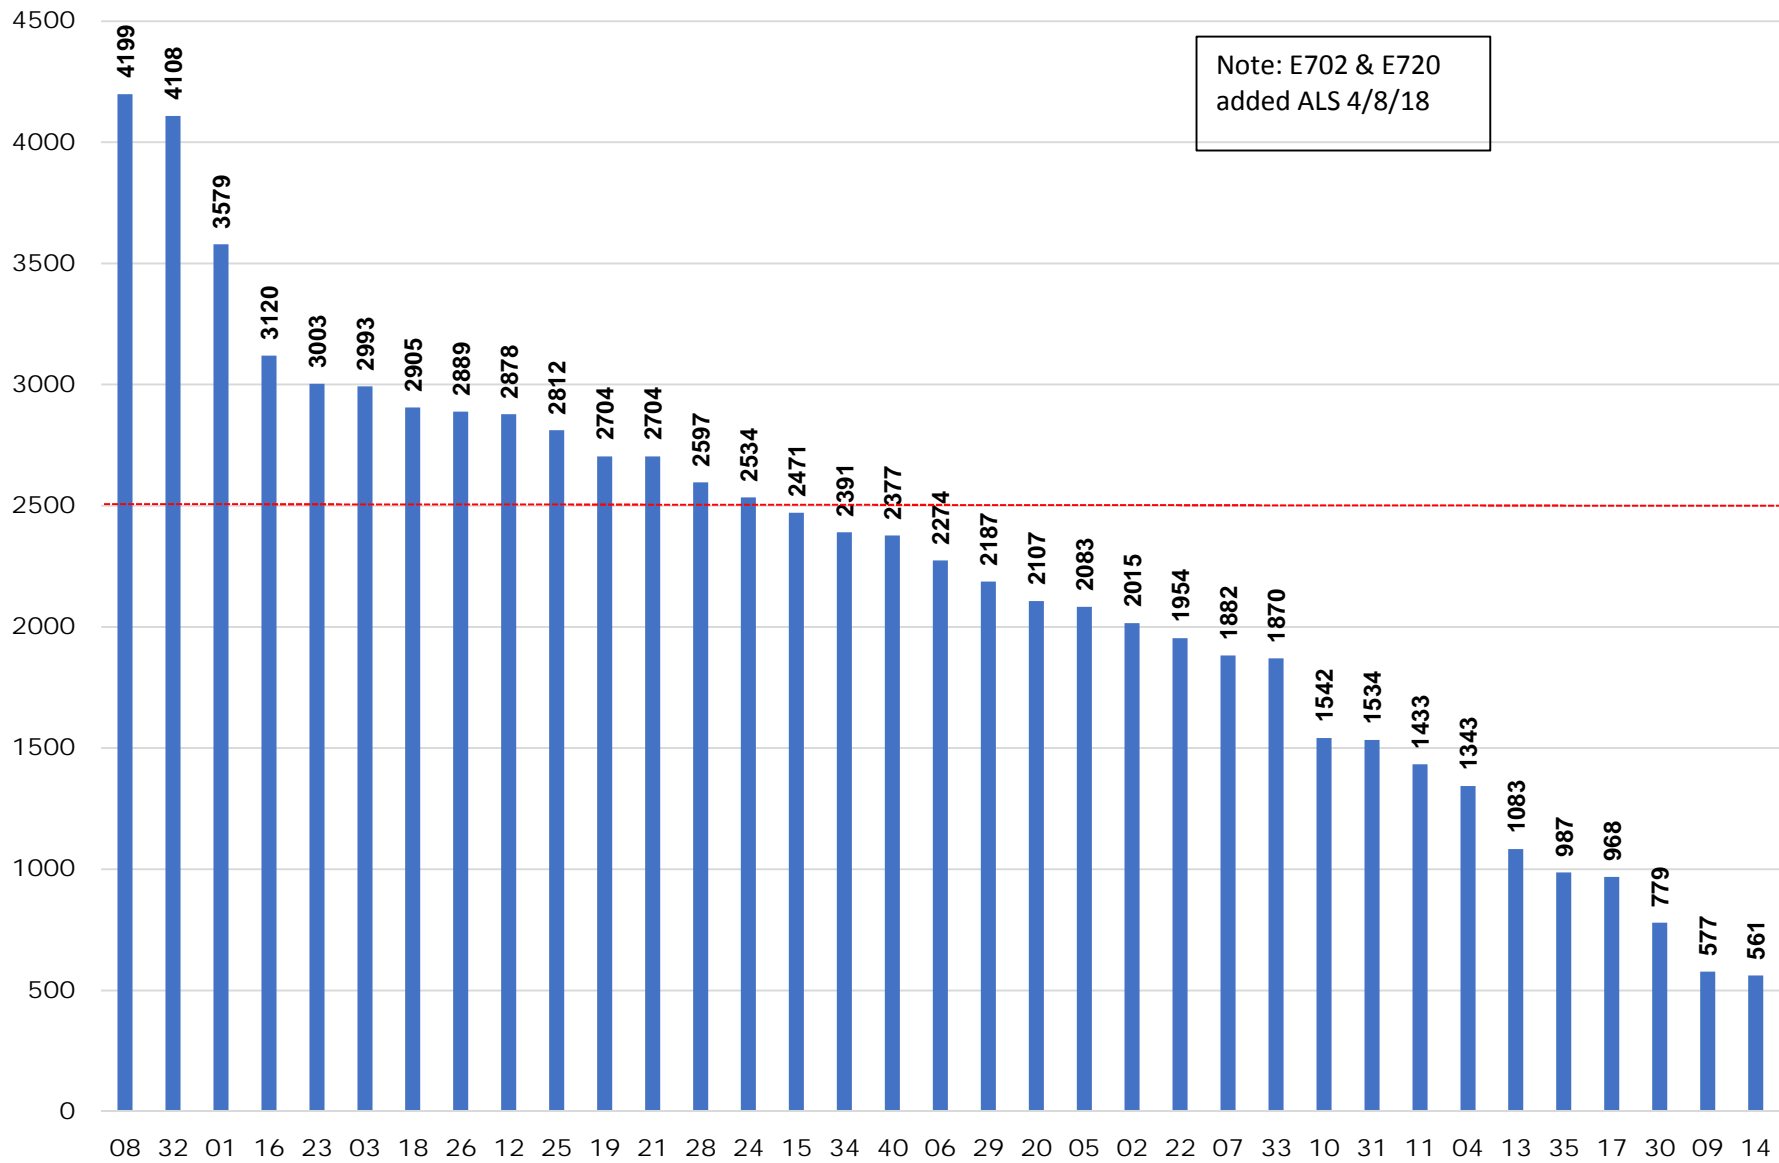

CY2018 Engine Responses (Includes all engine types: Rescue, Paramedic, Brush Engine, etc)

Note: E702 & E720 added ALS 4/8/18