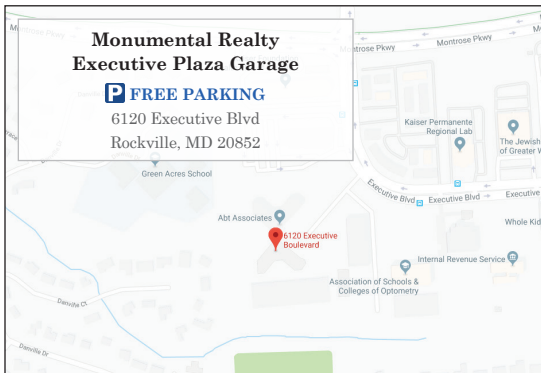

SHUTTLE SERVICE

Shuttle buses will run every 15 minutes from 9 a.m. - 1 p.m. departing from (and returning to) these locations: (see next page for detailed map)

Bethesda North Marriott Conference Center Garage

 FREE PARKING

5701 Marinelli Rd
Rockville, MD 20852

Monumental Realty Executive Plaza Garage

 FREE PARKING

6120 Executive Blvd
Rockville, MD 20852

Montgomery County Executive Office Building Circle

101 Monroe Street
Rockville, MD 20850

COUNTY EXECUTIVE | COUNTY COUNCIL
INAUGURAL CEREMONY

2018

DECEMBER 3, 2018 | 11 a.m.

SHUTTLE SERVICE

Shuttle buses will pick up / drop off attendees from three locations:

**Monumental Realty
Executive Plaza Garage**

P FREE PARKING

6120 Executive Blvd
Rockville, MD 20852

**Bethesda North Marriott
Conference Center Garage**

P FREE PARKING

5701 Marinelli Rd
Rockville, MD 20852

**Montgomery County
Executive Office Building Circle**