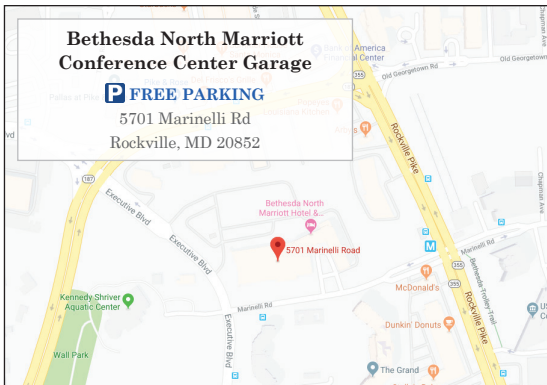

SHUTTLE SERVICE

Shuttle buses will run every 15 minutes from 9 a.m. - 1 p.m. departing from (and returning to) these locations: (see next page for detailed map)

Bethesda North Marriott Conference Center Garage

 FREE PARKING

5701 Marinelli Rd
Rockville, MD 20852

Monumental Realty Executive Plaza Garage

 FREE PARKING

6120 Executive Blvd
Rockville, MD 20852

Montgomery County Executive Office Building Circle

101 Monroe Street
Rockville, MD 20850

P FREE PARKING

6120 Executive Blvd
Rockville, MD 20852

**Bethesda North Marriott
Conference Center Garage**

P FREE PARKING

5701 Marinelli Rd
Rockville, MD 20852

**Montgomery County
Executive Office Building Circle**