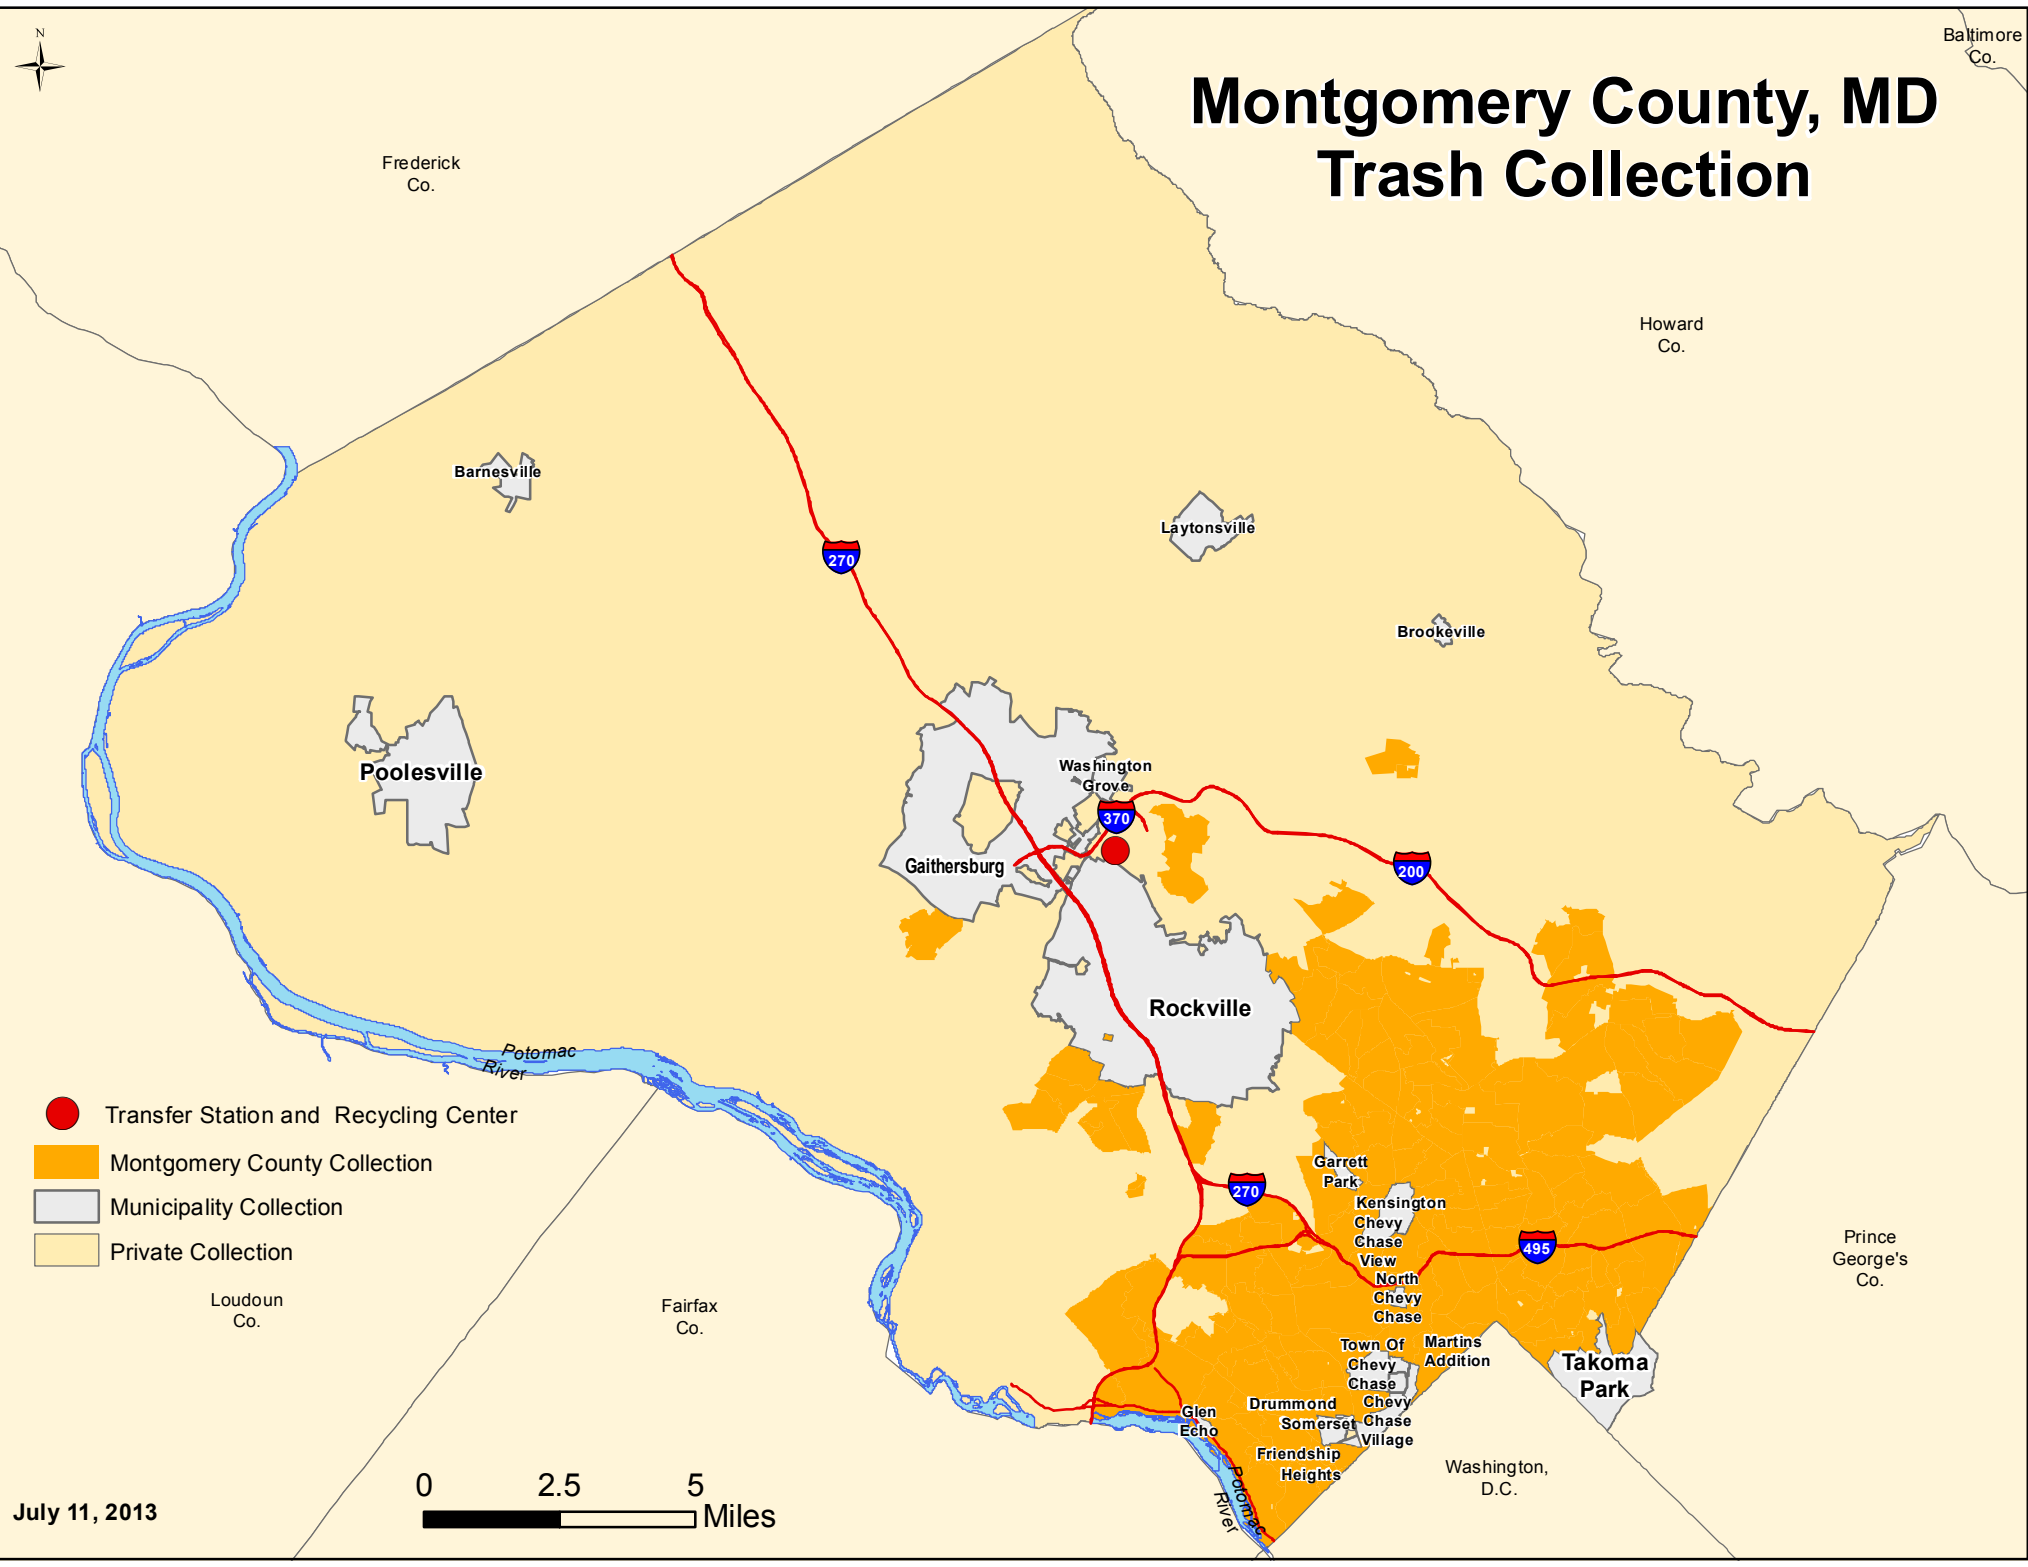

# Montgomery County, MD Trash Collection

- Transfer Station and Recycling Center
- Montgomery County Collection
- Municipality Collection
- Private Collection

July 11, 2013

0 2.5 5 Miles